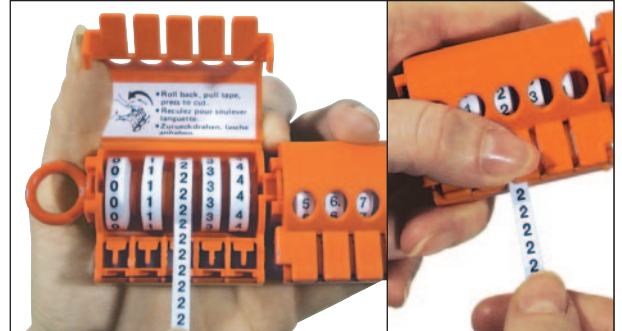

Wire marker cassettes, modular

SES-MARKERS®

SES-MARKERS®

SES-MARKERS® wire marker cassettes

Material: polypropylene (PP)
 Capacity: 5 marker rolls
 Dimensions: L 50 mm - Ø 30 mm
 Weight: 24 g (with 5 marker rolls)

Tapes in rolls

Material: Polyester (PET)
 Length: 2,70 m
 Width: 5,5 mm
 Number of legends: 600 per roll (approx.)

- Compact, light and handy cassette.
- The cassettes can be clipped end to end so that legends are combined in multiples of 5.
- Allows identification of cables of any diameter.
- Cutting blade built in.
- Self-adhesive tape of superior tack.
- White tape with black printed alpha, numeric, alphanumeric legend or symbols.
- Non printed coloured tapes (10 colours available).
- Special symbols produced on request.

| type | article number | designation | pcs |
|------------|----------------|--|-----|
| 2400/0-9 | 0736 0010 000 | set of 2 cassettes with legends from 0 to 9 | 1 |
| 2400 | 0736 0020 000 | empty dispenser with axle | 1 |
| 2410/0-4 | 0736 0030 000 | dispenser with figures 0 to 4 | 1 |
| 2410/5-9 | 0736 0040 000 | dispenser with figures 5 to 9 | 1 |
| 2410/COLOR | 0736 0110 000 | dispenser with 5 coloured rolls: red-yellow-green-blue-black | 1 |

ROLLS (SINGLE)

code colours

| | | | | | | | | | | |
|-------|-------|-----|--------|--------|-------|------|--------|------|-------|--------------|
| 010 | 006 | 007 | 005 | 004 | 003 | 002 | 008 | 013 | 001 | 060 |
| black | brown | red | orange | yellow | green | blue | violet | grey | white | yellow/green |