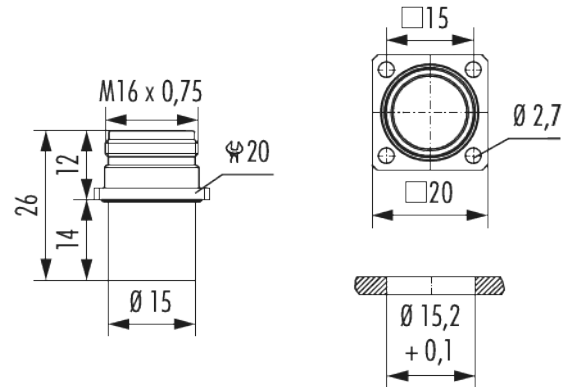

Housing panel connector M16 front wall

Item number 7840200000

Technical data

Material housing	brass
Material housing surface	Nickel
Installation type	Rear wall
Version	short version
External thread plug-in side	M16 x 0,75
Locking type	Screw , TWILOCK
Shield	unshielded
Seal type	O-Ring
Material seals/o-rings	FKM (FPM) , NBR
Panel hole	Ø 15,2 + 0,1 mm
Flange	20 x 20 mm
Hole distance	15 mm
Hole diameter	4 x Ø 2,7 mm
Length (L)	26 mm
Wrench size (SW)	20 mm
Protection class	IP 67 , IP 69 K

Housing panel connector M16 front wall

Item number 7840200000

Temperature range -40°C to +125°C

Housing panel connector M16 front wall

Item number 784020000

Commercial data

Packaging Unit	25
EAN code	4033878504833
Weight	0.01443 kg
ETIM 7	EC003556
ETIM 8	EC003556
ETIM 9	EC003556
eCl@ss 10.1	27440224
Customs tariff number	85366990