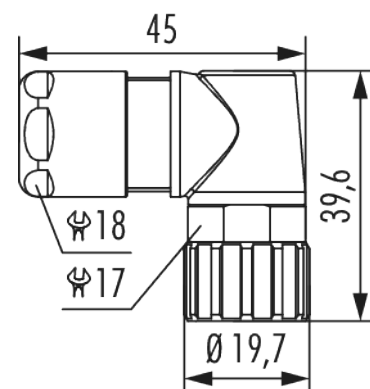

Housing right angle cable connector M16

Item number 7831400000

Technical data

Material housing	Zinc Die Cast , brass
Material housing surface	Nickel
Version	Screw , orientable
Internal thread plug-in side	M16 x 0,75
Knurled nut-Ø plug-in side	19.7 mm
Locking type	Screw
Shield	shielded
Material seals/o-rings	NBR
Wrench size (SW1/SW2)	18/17 mm
Cable diameter	5 - 9 mm
Temperature range	-40°C to +125°C
Protection class	IP 67 , IP 69 K

Housing right angle cable connector M16

Item number 7831400000

Commercial data

Packaging Unit	25
EAN code	4033878504796
Weight	0.05373 kg
ETIM 7	EC003556
ETIM 8	EC003556
ETIM 9	EC003556
eCl@ss 10.1	27440224
Customs tariff number	85366990