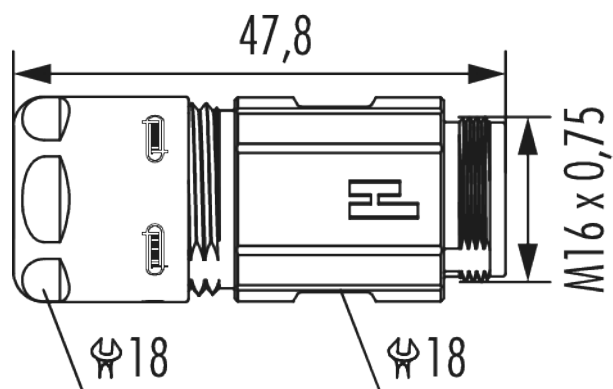

# Housing coupler connector M16

Item number 7820500000

## Technical data

<b>Housing type</b>	Coupler
<b>Material housing</b>	Copper-Zinc alloy , Zinc Die Cast
<b>Material housing surface</b>	Nickel
<b>Version</b>	Screw , TWILOCK
<b>External thread plug-in side</b>	M16 x 0,75
<b>Locking type</b>	Screw
<b>Shield</b>	shielded
<b>Material seals/o-rings</b>	NBR
<b>Wrench size (SW1/SW2)</b>	18/18 mm
<b>Cable diameter</b>	8 - 11 mm
<b>Temperature range</b>	-40°C to +125°C
<b>Protection class</b>	IP 67 , IP 69 K

## Commercial data

<b>Packaging Unit</b>	25
<b>EAN code</b>	4033878504741
<b>Weight</b>	0.038 kg
<b>ETIM 7</b>	EC003556
<b>ETIM 8</b>	EC003556
<b>ETIM 9</b>	EC003556
<b>eCl@ss 10.1</b>	27440224
<b>Customs tariff number</b>	85366990