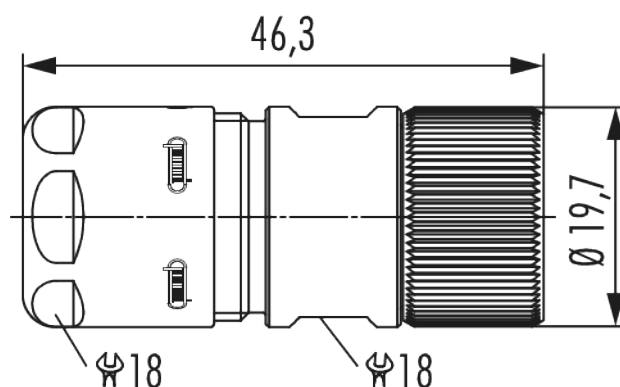

Housing INOX cable connector M16

Item number 781440000

Technical data

Housing type	Cable
Material housing	Stainless steel 1.4404 (AISI 316)
Material housing surface	-
Insert	Socket
Installation type	-
Version	Screw
External thread plug-in side	-
Internal thread plug-in side	M16 x 0,75
Knurled nut-Ø plug-in side	19.7 mm
Locking type	Screw
Shield	shielded
Seal type	O-Ring
Material seals/o-rings	FKM (FPM)
Wrench size (SW1/SW2)	18/18 mm
Cable diameter	5 - 9 mm
Temperature range	-40°C to +125°C

Housing INOX cable connector M16

Item number 781440000

Protection class IP 67 , IP 69 K

Housing INOX cable connector M16

Item number 781440000

Commercial data

Packaging Unit	5
EAN code	4033878504673
Weight	0.041 kg
ETIM 7	EC003556
ETIM 8	EC003556
ETIM 9	EC003556
eCl@ss 10.1	27440224
Customs tariff number	85366990