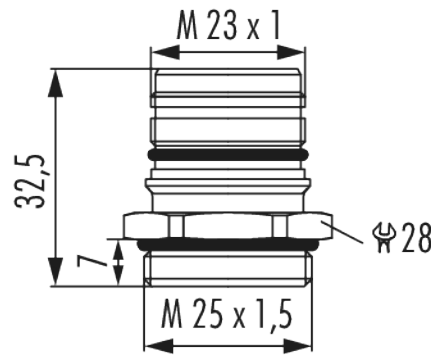

Housing panel connector M23 Power single hole mounting

Item number 762600000

Technical data

Material housing Copper-Zinc alloy

Material housing surface Nickel

Installation type Rear wall

Version Screw , TWILOCK

External thread (AG) M25 x 1,5

External thread plug-in side M23 x 1

Locking type Screw

Shield unshielded

Material seals/o-rings NBR

Panel hole Ø 25,2 + 0,1 mm

Drill form D 24,1 + 0,1 mm, D Ø 25 + 0,1 mm

Wrench size (SW) 28 mm

Protection class IP 67 , IP 69 K

Temperature range -40°C to +125°C

Housing panel connector M23 Power single hole mounting

Item number 762600000

suitable contact inserts

7084909101 , 7084909102 , 7084910101 , 7084910102 ,
7084942101 , 7084942102 , 7084943121 , 7084943122 ,
7084944101 , 7084944102 , 7084946101 , 7084946102 ,
7084951121 , 7084951122 , 7084953101 , 7084953102

Housing panel connector M23 Power single hole mounting

Item number 762600000

Commercial data

Packaging Unit	25
EAN code	4033878504093
Weight	0.0338 kg
ETIM 7	EC003556
ETIM 8	EC003556
ETIM 9	EC003556
eCl@ss 10.1	27440224
Customs tariff number	85366990