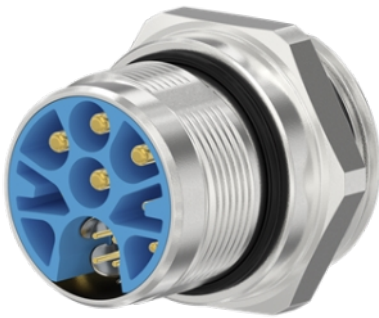

Housing panel connector M23 Power single hole mounting

Item number 762600000

Technical data

Material housing Copper-Zinc alloy

Material housing surface Nickel

Installation type Rear wall

Version Screw , TWILOCK

External thread (AG) M25 x 1,5

External thread plug-in side M23 x 1

Locking type Screw

Shield unshielded

Material seals/o-rings NBR

Panel hole Ø 25,2 + 0,1 mm

Drill form D 24,1 + 0,1 mm, D Ø 25 + 0,1 mm

Wrench size (SW) 28 mm

Protection class IP 67 , IP 69 K

Temperature range -40°C to +125°C

Housing panel connector M23 Power single hole mounting

Item number 762600000

suitable contact inserts

7084909101 , 7084909102 , 7084910101 , 7084910102 ,
7084942101 , 7084942102 , 7084943121 , 7084943122 ,
7084944101 , 7084944102 , 7084946101 , 7084946102 ,
7084951121 , 7084951122 , 7084953101 , 7084953102