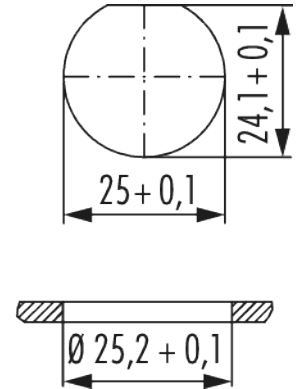

Housing panel connector M23 Power single hole mounting

Item number 762600000

Technical data

Material housing Copper-Zinc alloy

Material housing surface Nickel

Installation type Rear wall

Version Screw , TWILOCK

External thread (AG) M25 x 1,5

External thread plug-in side M23 x 1

Locking type Screw

Shield unshielded

Material seals/o-rings NBR

Panel hole Ø 25,2 + 0,1 mm

Drill form D 24,1 + 0,1 mm, D Ø 25 + 0,1 mm

Wrench size (SW) 28 mm