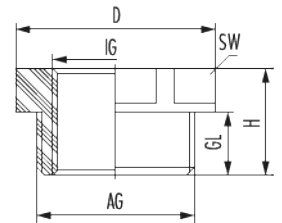

Reduction R-FS

Item number 1272201650

Technical data

Material	Polyamide
Temperature range	-40°C to +80°C
Tightening torque	4.5 Nm
Colour	grey
RAL	7035
Variant	Metric
External thread (AG)	M20 x 1,5
Internal thread (IG)	M16 x 1,5
Type	A
Thread length (GL)	9 mm
Height (H)	16 mm
D	27 mm
Wrench size (SW)	24 mm