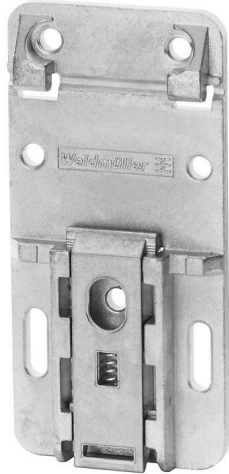

## MTA 45 MF

**Weidmüller Interface GmbH & Co. KG**  
Klingenbergstraße 26  
D-32758 Detmold  
Germany

[www.weidmueller.com](http://www.weidmueller.com)

Mounting accessory for Weidmüller Power Supplies.

### General ordering data

Version	Electronics housings, Mounting flange
Order No.	<a href="#">1251310000</a>
Type	MTA 45 MF
GTIN (EAN)	4050118042719
Qty.	1 items

### Dimensions and weights

Depth	10.5 mm	Depth (inches)	0.4134 inch
Height	97.3 mm	Height (inches)	3.8307 inch
Width	47 mm	Width (inches)	1.8504 inch
Length	97.3 mm	Length (inches)	3.8307 inch
Net weight	97 g		