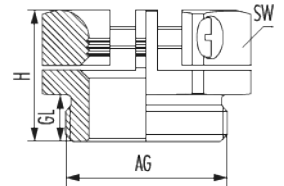

Pressure screw KLE

Item number 1143120050

Technical data

Material	Nickel-plated brass
Variant	Metric
External thread (AG)	M12 x 1,5
Cable diameter	5 - 7,5 mm
Thread length (GL)	5.5 mm
Height (H)	15 mm
Wrench size (SW)	16 mm

Pressure screw KLE

Item number 1143120050

Commercial data

Packaging Unit	100
EAN code	4033878406175
Weight	0.01147 kg
ETIM 7	EC000879
ETIM 8	EC000879
ETIM 9	EC000879
eCl@ss 10.1	27-14-44-20
Customs tariff number	74198090