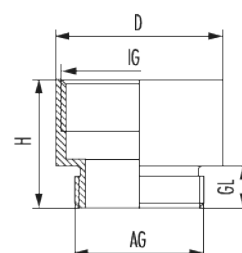

Extension E-Ms

Item number 1033131601

Technical data

Material	Nickel-plated brass
Tightening torque	8 Nm
Variant	PG
External thread (AG)	PG 13,5
Internal thread (IG)	PG 16
Thread length (GL)	6.5 mm
Height (H)	19 mm
D	24 mm