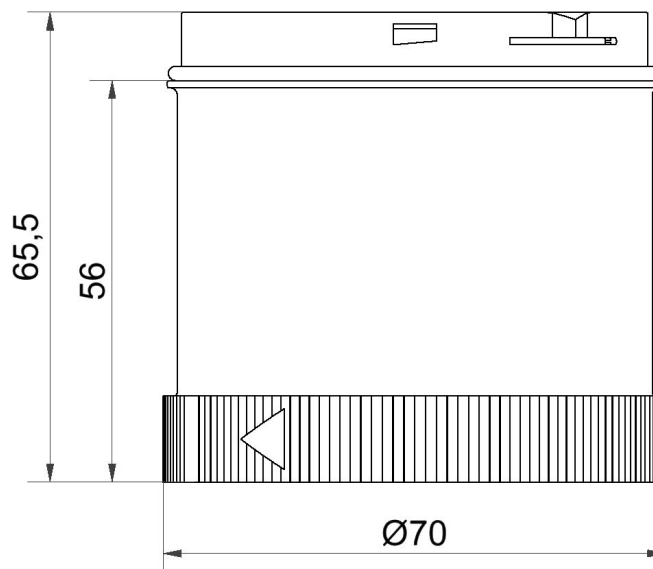

Modular Signal Towers / KombiSIGN 72

KS72 TwinLIGHT Classic 24VAC/DC BU

EAC certificate available	No
Conforms with UKCA (Importer)	Yes (WERMA (UK) Ltd.)
Conforms with CMIM	No
Conforms with AS-I	No
ICAO Certification	No
Conforms with DNV	No
Conforms with RoHS CN	No
Conforms with VdS	No
MTTFd-value [years]	2880

DRAWING

For additional installation and mounting information, refer to the appropriate user guide at www.werma.com. This printed copy is for information only and is subject to alteration.