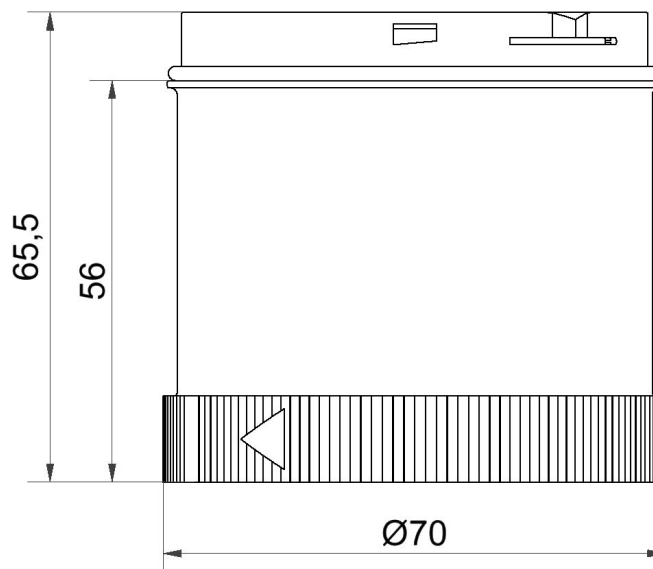

Modular Signal Towers / KombiSIGN 72

KS72 TwinLIGHT Classic 24VAC/DC YE

EAC certificate available	No
Conforms with UKCA (Importer)	Yes (WERMA (UK) Ltd.)
Conforms with CMIM	No
Conforms with AS-I	No
ICAO Certification	No
Conforms with DNV	No
Conforms with RoHS CN	No
Conforms with VdS	No
MTTFd-value [years]	2598

DRAWING

For additional installation and mounting information, refer to the appropriate user guide at www.werma.com. This printed copy is for information only and is subject to alteration.