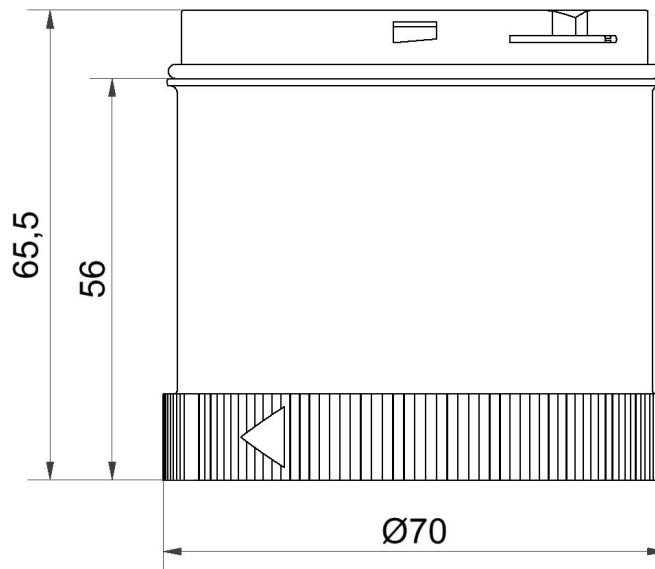

Modular Signal Towers / KombiSIGN 72

KS72 TwinLIGHT Classic 24VAC/DC GN

EAC certificate available	No
Conforms with UKCA (Importer)	Yes (WERMA (UK) Ltd.)
Conforms with CMIM	No
Conforms with AS-I	No
ICAO Certification	No
Conforms with DNV	No
Conforms with RoHS CN	No
Conforms with VdS	No
MTTFd-value [years]	2880

DRAWING

For additional installation and mounting information, refer to the appropriate user guide at www.werma.com. This printed copy is for information only and is subject to alteration.