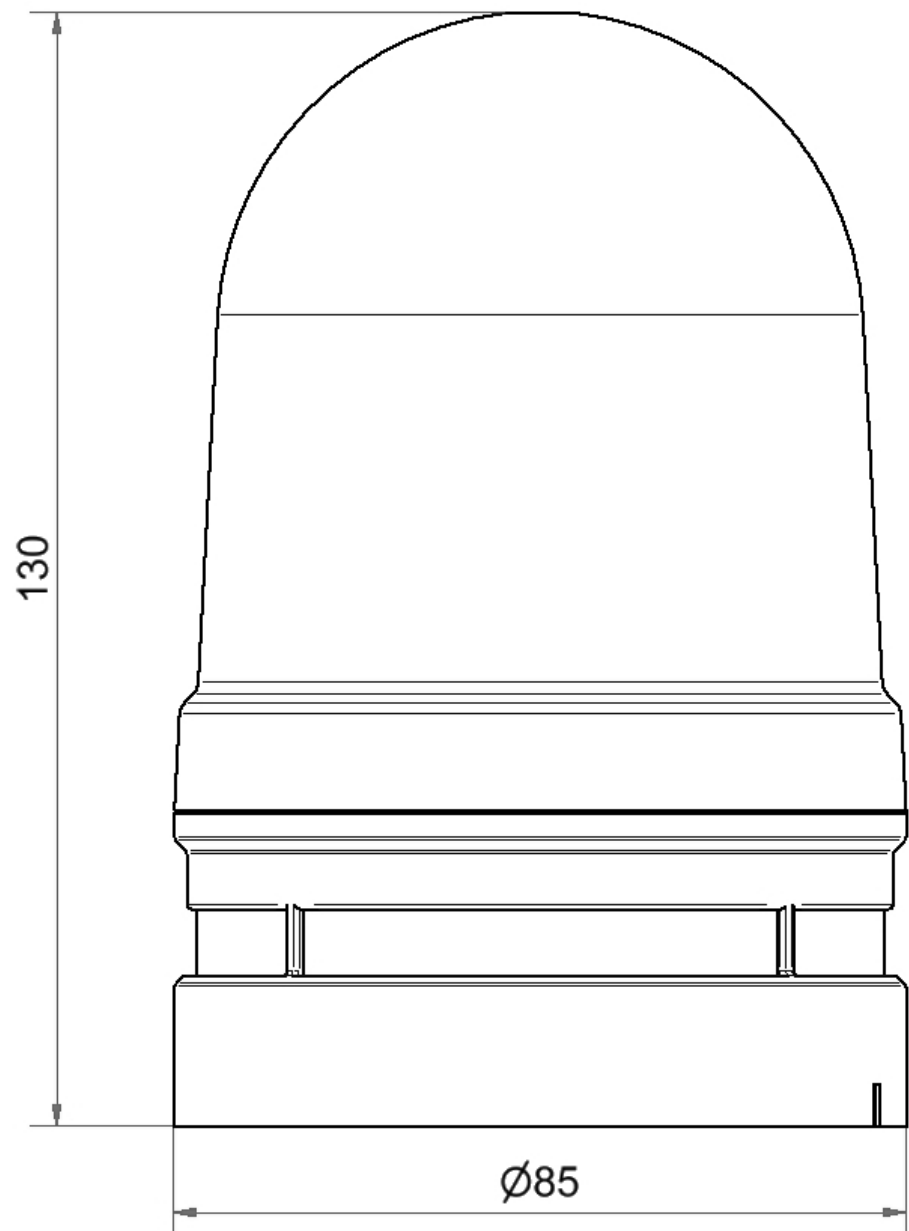

Midi / EvoSIGNAL

Midi TwinLIGHT Combi 115-230VAC YE

DRAWING

For additional installation and mounting information, refer to the appropriate user guide at www.werma.com. This printed copy is for information only and is subject to alteration.