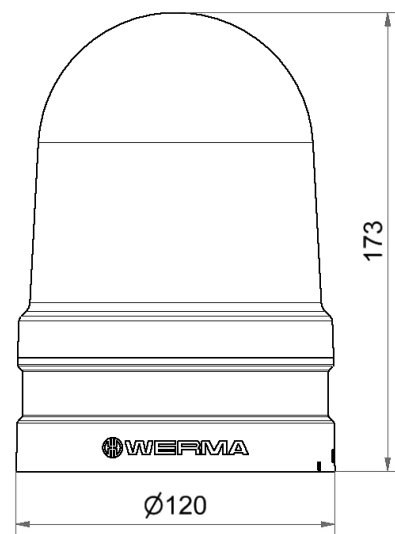

Maxi free-standing Beacons / EvoSIGNAL Maxi TwinLIGHT 12/24VAC/DC RD

Conforms with CE	Yes
Conforms with RoHS directive	Yes
WEEE	Yes
Conforms with ATEX-directive	No
Conforms with CCC	No
Conforms with UL	cULus
UL Type Rating	Type 12
Conforms with FCC	No
Conforms with ISED	No
EAC certificate available	No
Conforms with UKCA (Importer)	Yes (WERMA (UK) Ltd.)
Conforms with AS-I	No
ICAO Certification	No
Conforms with DNV	No
Conforms with RoHS CN	No
Conforms with VdS	No
MTTFd-value [years]	270

DRAWING

For additional installation and mounting information, refer to the appropriate user guide at www.werma.com. This printed copy is for information only and is subject to alteration.