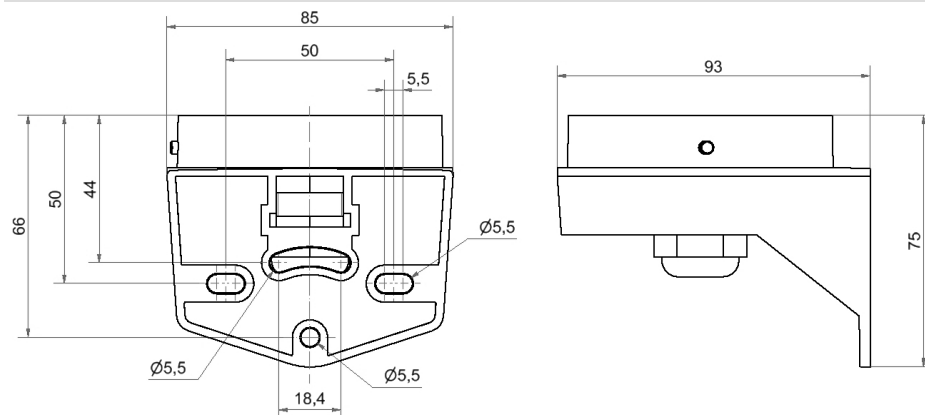

EvoSIGNAL / EvoSIGNAL Accessories Midi Bracket Cable Gland GY

DRAWING

For additional installation and mounting information, refer to the appropriate user guide at www.werma.com. This printed copy is for information only and is subject to alteration.